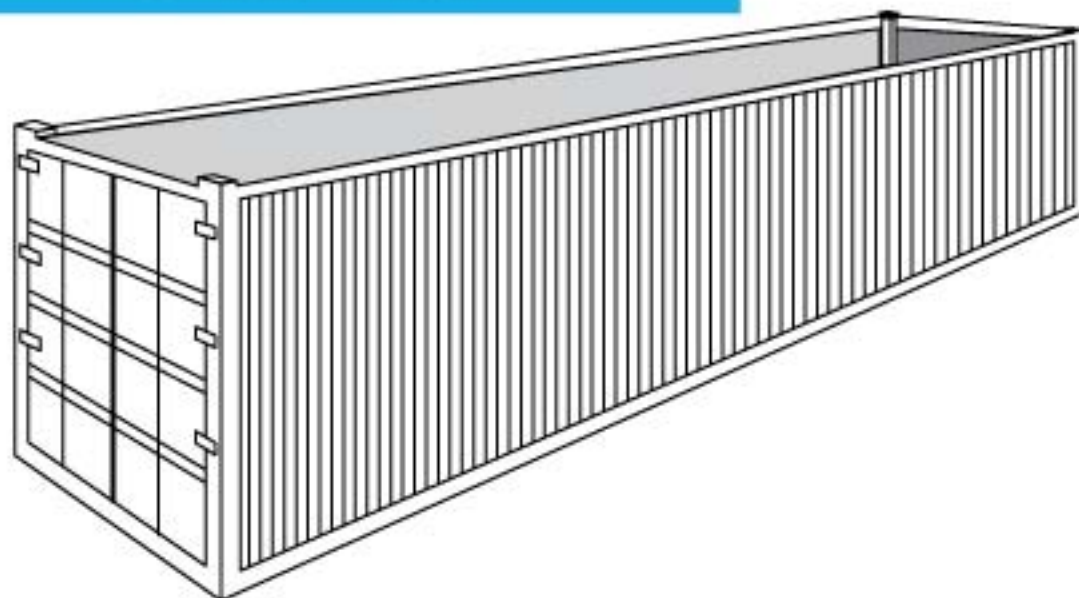

40 FT HIGH CUBE CONTAINER

Container Reference Code: 40 HQ or 40HC

Container Application The 40-foot Open Top container for loading excessively long or high cargo

Container Dimensions

Door opening in feet

Width

7' 8 1/2"

Height

8' 6 1/4"

Length

Door opening in meters

2.34 m

2.56 m

Interior dimensions in feet

7' 6"

8' 10 1/8"

39' 5 5/8"

Interior dimensions in meters

2.352 m

2.69 m

12.01 m

Container Weight